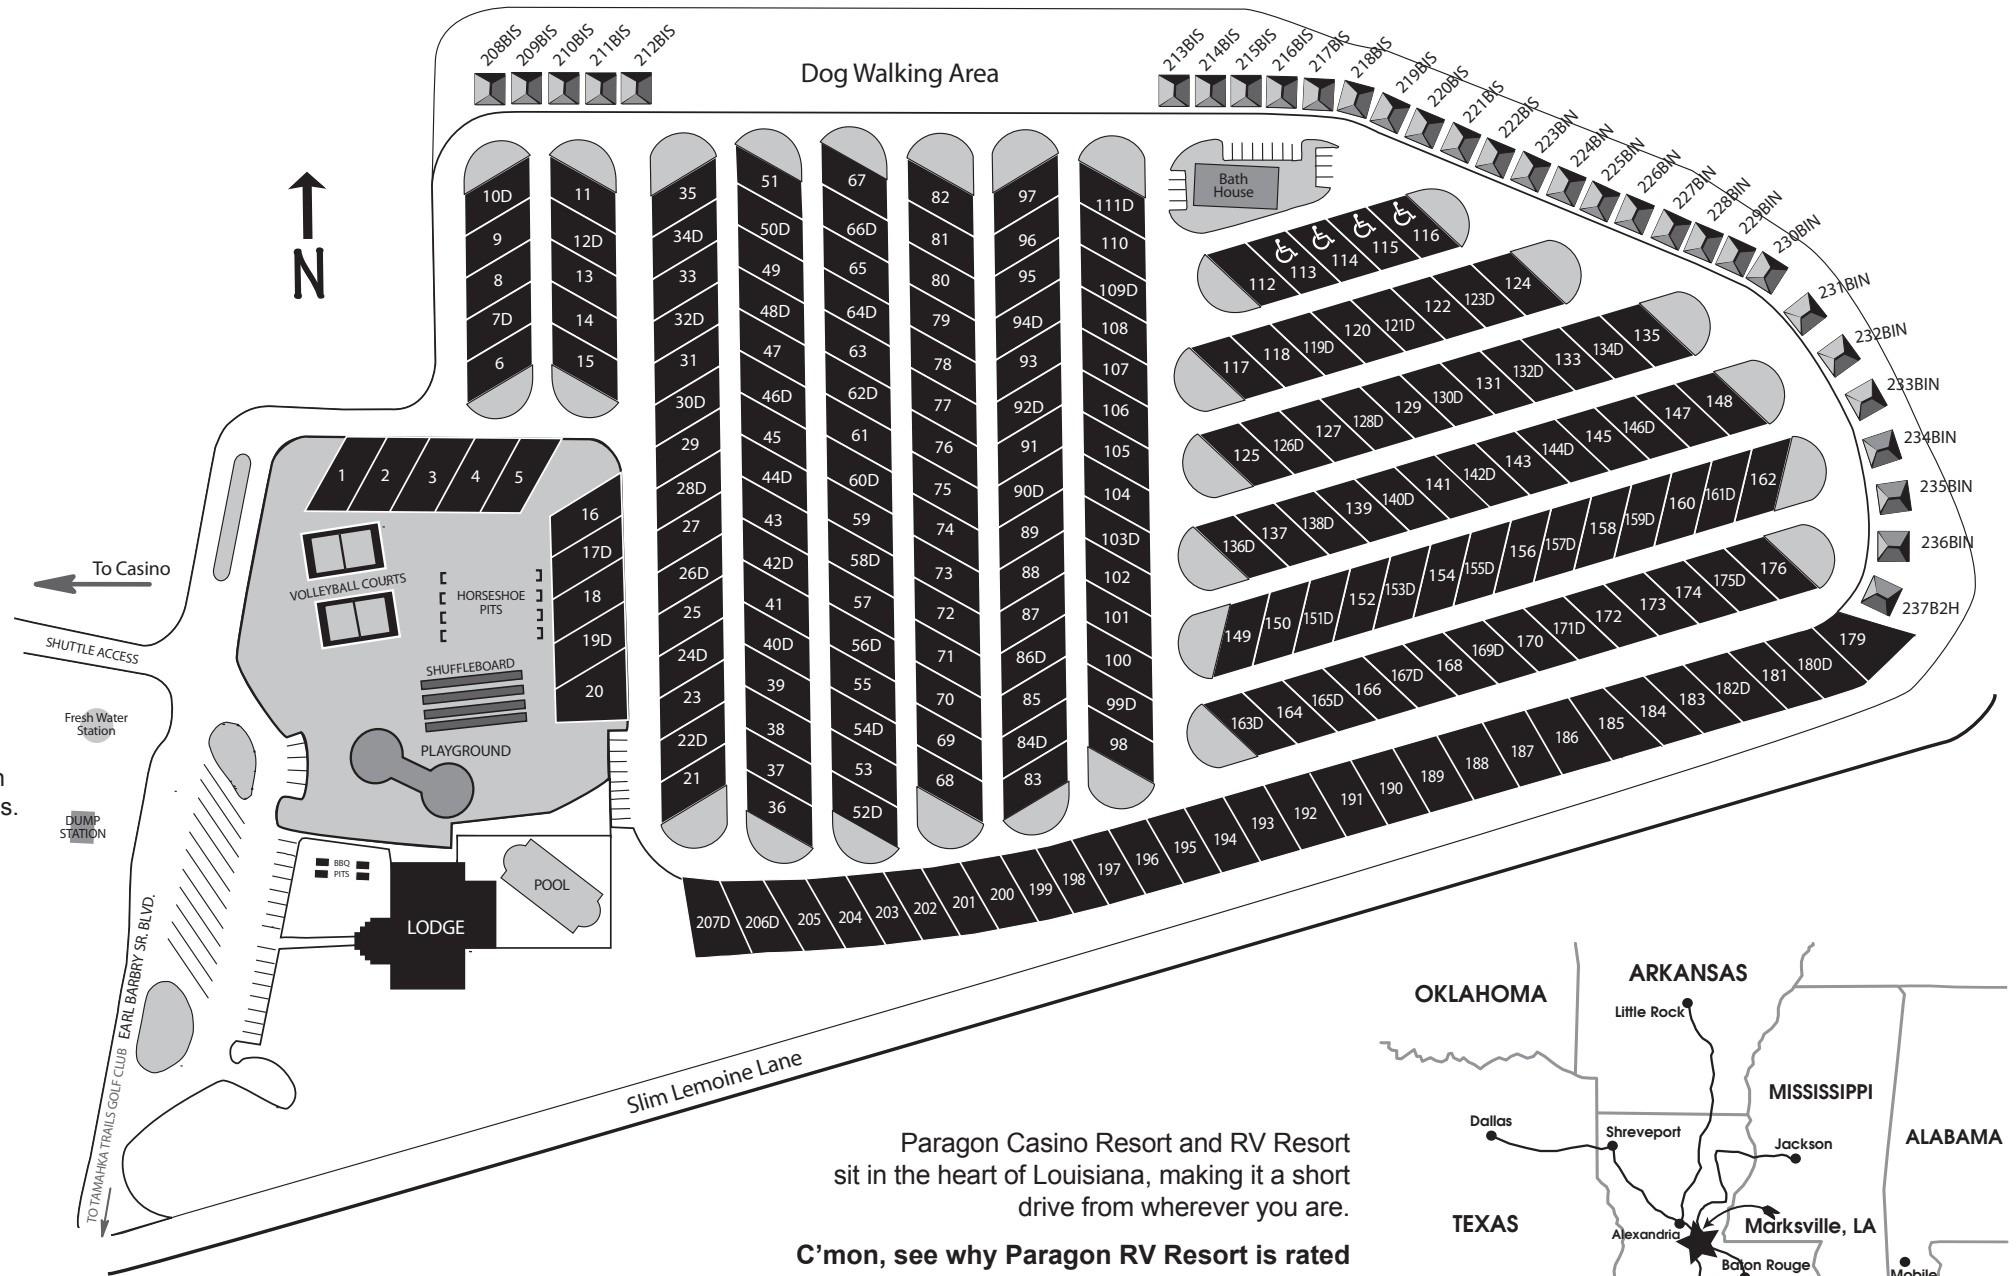

Follow our online registration form to activate your service. We accept Master Card and Visa.

RV Resort Amenities

- Over 200 RV pads with 20, 30 & 50-amp hook-ups
- 30 cabins
- Spacious guest lodge
- Outdoor swimming pool
- Bath house
- Recreation area & children's playground
- Laundry facilities
- Free shuttle service to casino

Paragon RV Resort GPS location is 31° N 92° W